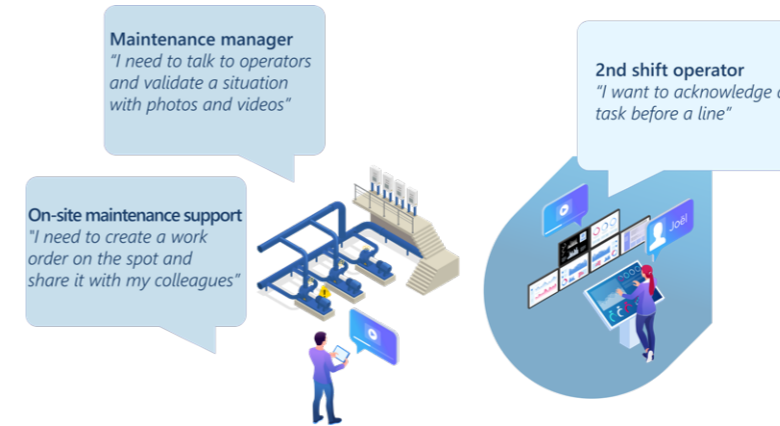

Site maintenance

- We provide templates covering 80% of the need in your domain - No waste of time
- Easy to customize

- ✓ Step-by-step guidance
- ✓ Team effective communication
- ✓ Device monitoring & control
- ✓ Paperless Work order and report