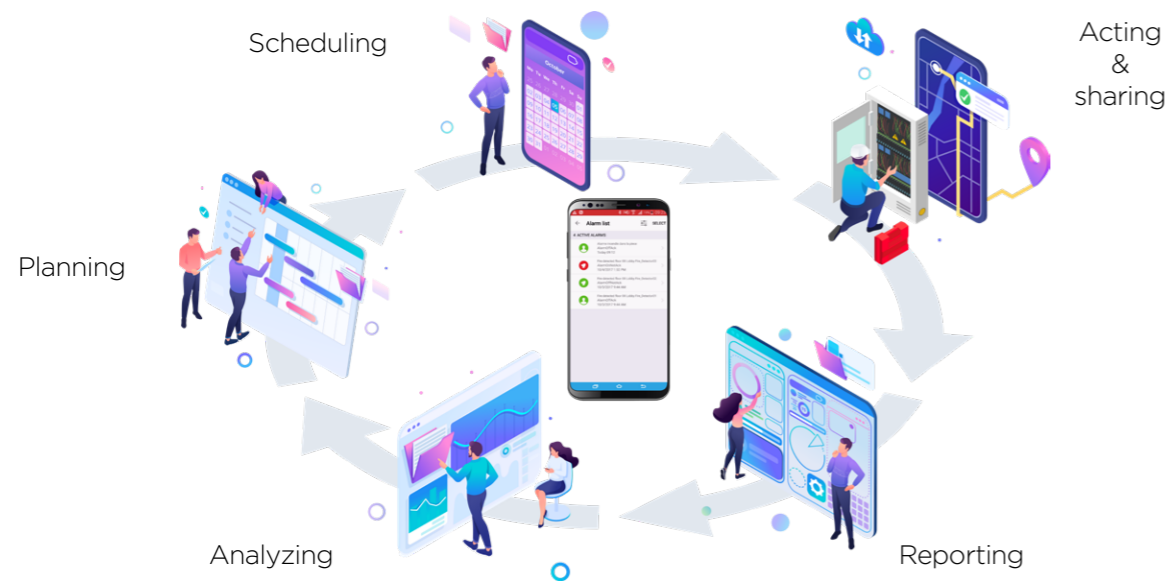

# Empowers operational teams

[www.pcvuesolutions.com](http://www.pcvuesolutions.com)

# SnapVue

Digitize operations to unleash productivity

## Assists the front-line workers while in motion

- ✓ Smart guidance and notifications of any events
- ✓ Intuitive monitoring & control of nearby assets
- ✓ Allows support from team or control center experts
- ✓ Gives paperless access to any resources and reports tasks instantly
- ✓ Access to enterprise information system (Outlook, Teams...)